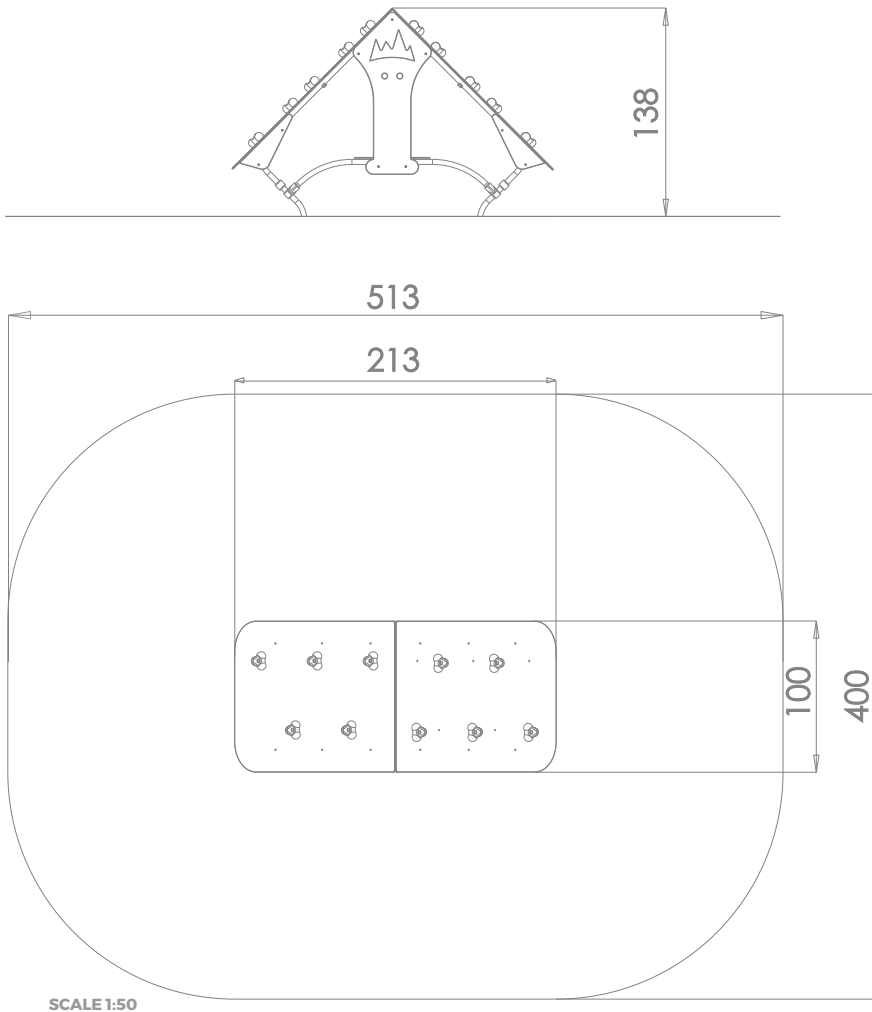

Information about the product

| | |
|---|-------------------|
| Dimensions | 100 X 213 cm |
| Safety zone | 400 X 513 cm |
| Safety zone area | 19 m ² |
| Overall height | 138 cm |
| Free fall height | 138 cm |
| Amount of users | 8 |
| Product complies with EN 1176-1:2017-12 | Yes |
| Availability of spare parts | Yes |
| Age range | 1-8 |

According to EN 1176-1:2017-12 norm, the product requires applying a safety surface according to the product's free fall height.

Functions

Climbing

Socializing

MATERIALS

Multilayer sheets manu - factured from reclaimed and recycled marine waste, such as fishing nets, ropes, and trawls. UV resistant.